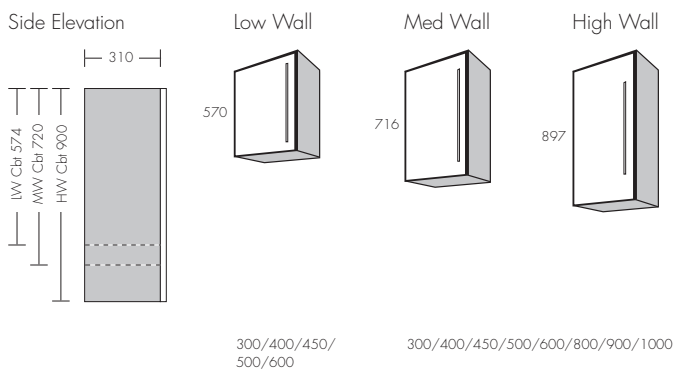

BASE CABINETS

MID HEIGHT CABINETS

TALL CABINETS

WALL CABINETS

BRIDGING CABINETS

DRESSER CABINETS

All Crown Imperial kitchens are supplied with Crown's luxury drawer box featuring a cushioned soft close action.
 *Crown can accommodate the majority of oven/microwave combinations. Please consult your Kitchen Specialist.
 Illustrations are not truly representative. E. & O.E.