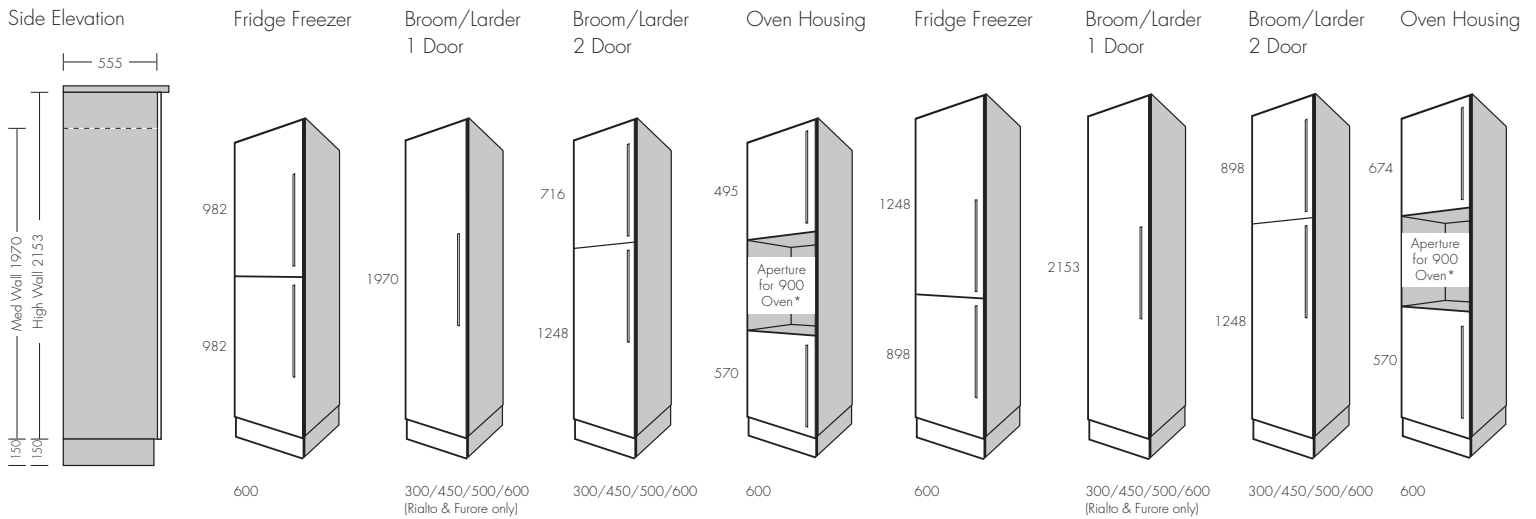

BASE CABINETS

MID HEIGHT CABINETS

TALL CABINETS

WALL CABINETS

BRIDGING CABINETS

DRESSER CABINETS

All Crown Imperial kitchens are supplied with Crown's luxury drawer box featuring a cushioned soft close action.
 *Crown can accommodate the majority of oven/microwave combinations. Please consult your Kitchen Specialist.
 Illustrations are not truly representative. E. & O.E.