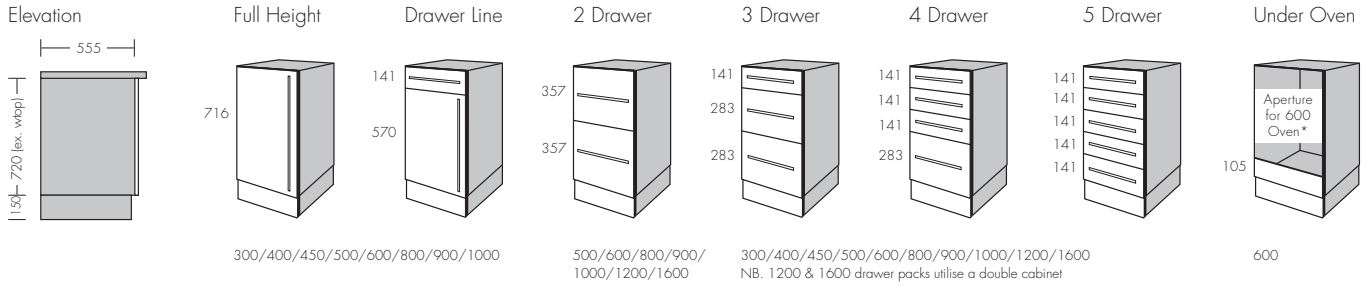

BASE CABINETS

MID HEIGHT CABINETS

TALL CABINETS

WALL CABINETS

BRIDGING CABINETS

DRESSER CABINETS

All Crown Imperial kitchens are supplied with Crown's luxury drawer box featuring a cushioned soft close action.
 *Crown can accommodate the majority of oven/microwave combinations. Please consult your Kitchen Specialist.
 Illustrations are not truly representative. E. & O.E.