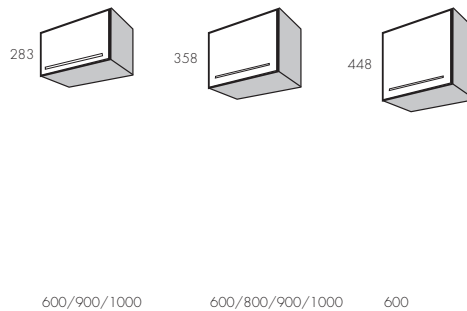

BASE CABINETS

MID HEIGHT CABINETS

TALL CABINETS

WALL CABINETS

BRIDGING CABINETS

DRESSER CABINETS

All Crown Imperial kitchens are supplied with Crown's luxury drawer box featuring a cushioned soft close action.
 *Crown can accommodate the majority of oven/microwave combinations. Please consult your Kitchen Specialist.
 Illustrations are not truly representative. E. & O.E.