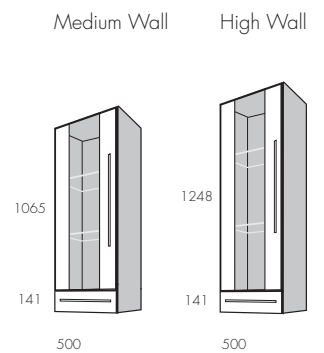

BASE CABINETS

MID HEIGHT CABINETS

TALL CABINETS

WALL CABINETS

BRIDGING CABINETS

DRESSER CABINETS

All Crown Imperial kitchens are supplied with Crown's luxury drawer box featuring a cushioned soft close action.
 *Crown can accommodate the majority of oven/microwave combinations. Please consult your Kitchen Specialist.
 Illustrations are not truly representative. E. & O.E.