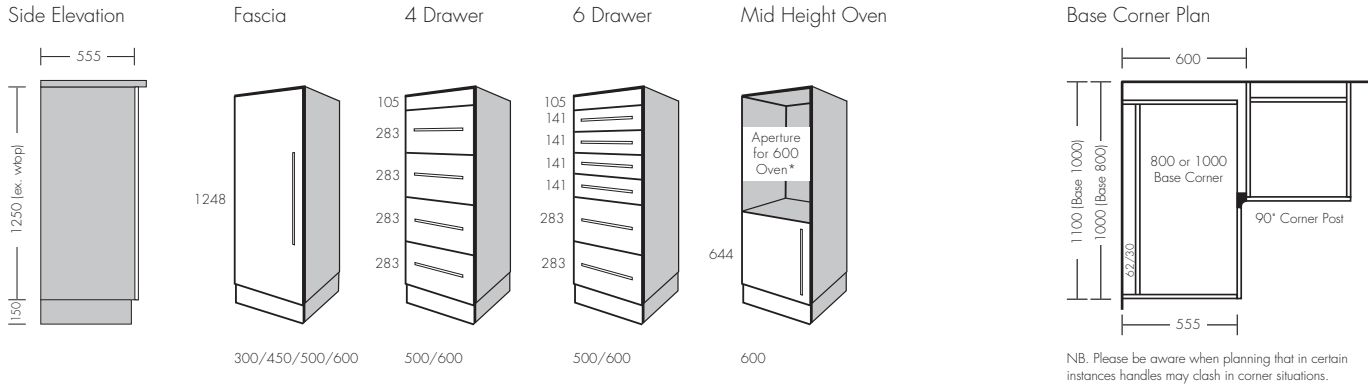

BASE CABINETS

MID HEIGHT CABINETS

TALL CABINETS

WALL CABINETS

BRIDGING CABINETS

DRESSER CABINETS

All Crown Imperial kitchens are supplied with Crown's luxury drawer box featuring a cushioned soft close action.
 *Crown can accommodate the majority of oven/microwave combinations. Please consult your Kitchen Specialist.
 Illustrations are not truly representative. E. & O.E.